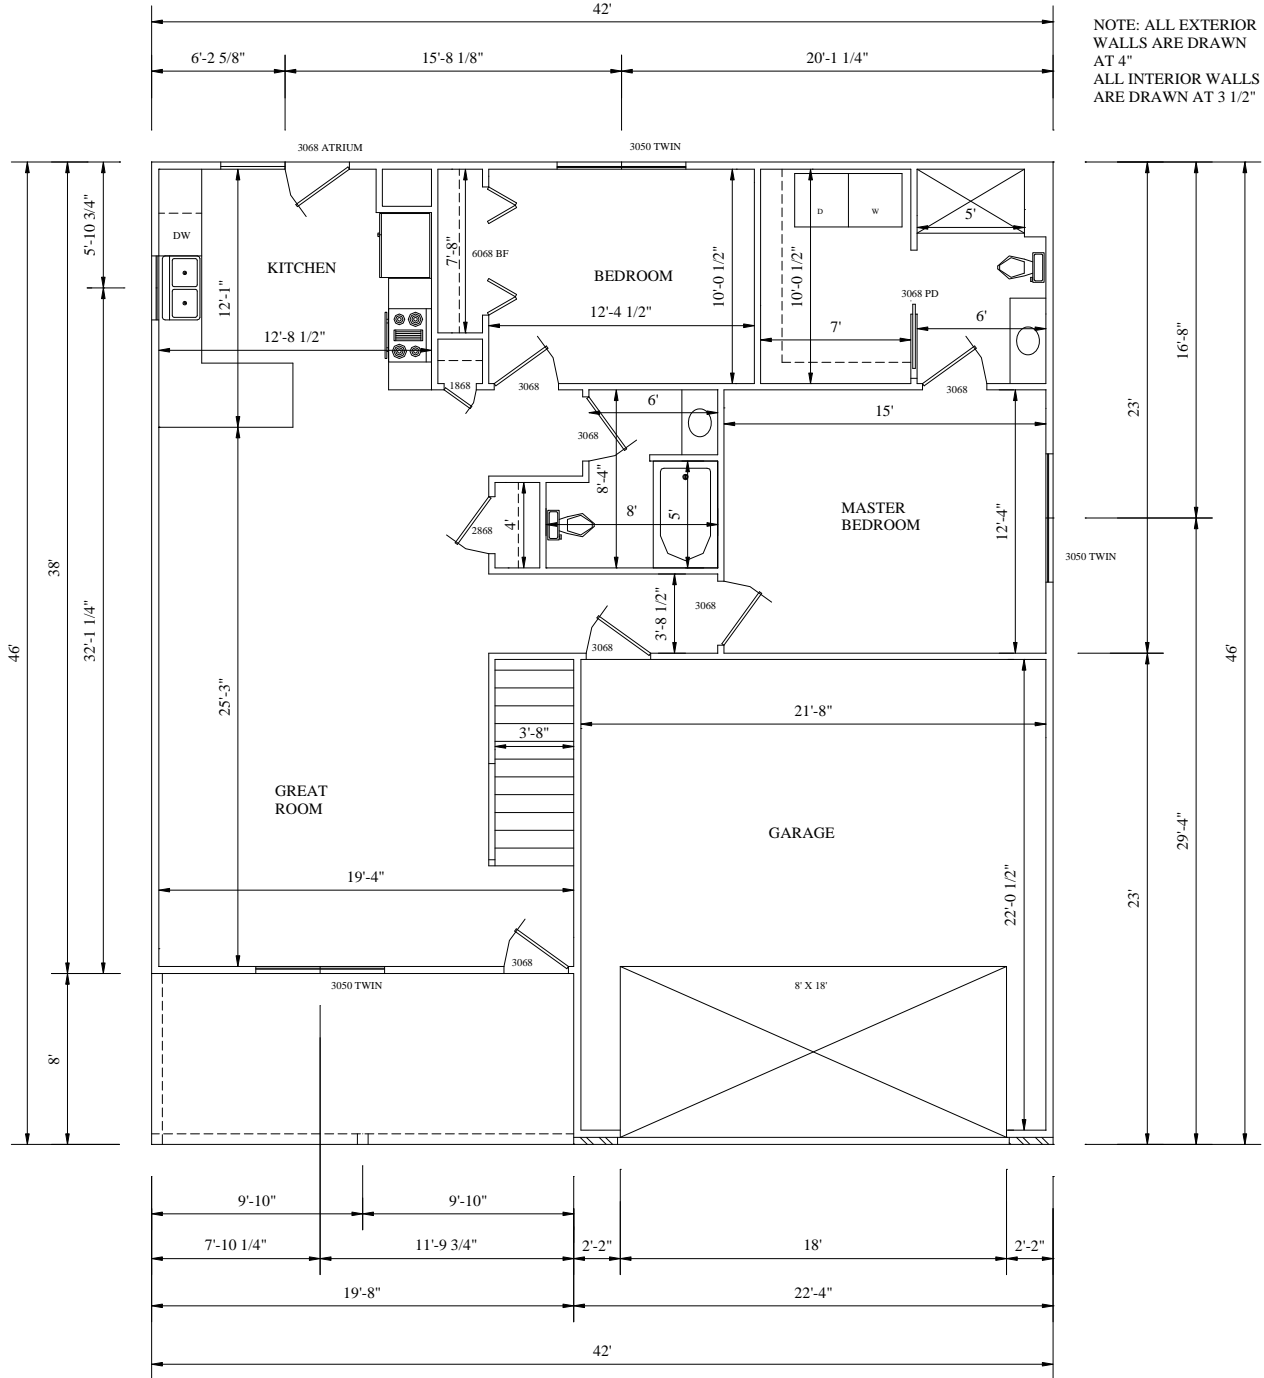

Rose Cottage

1,260 sf

\$132,900* without lot

*Includes full, unfinished basement (not a walk-out) and front landscaping.

200 Butterfield Drive, Farmington, MO 63640
573 747-1883 9/6/07