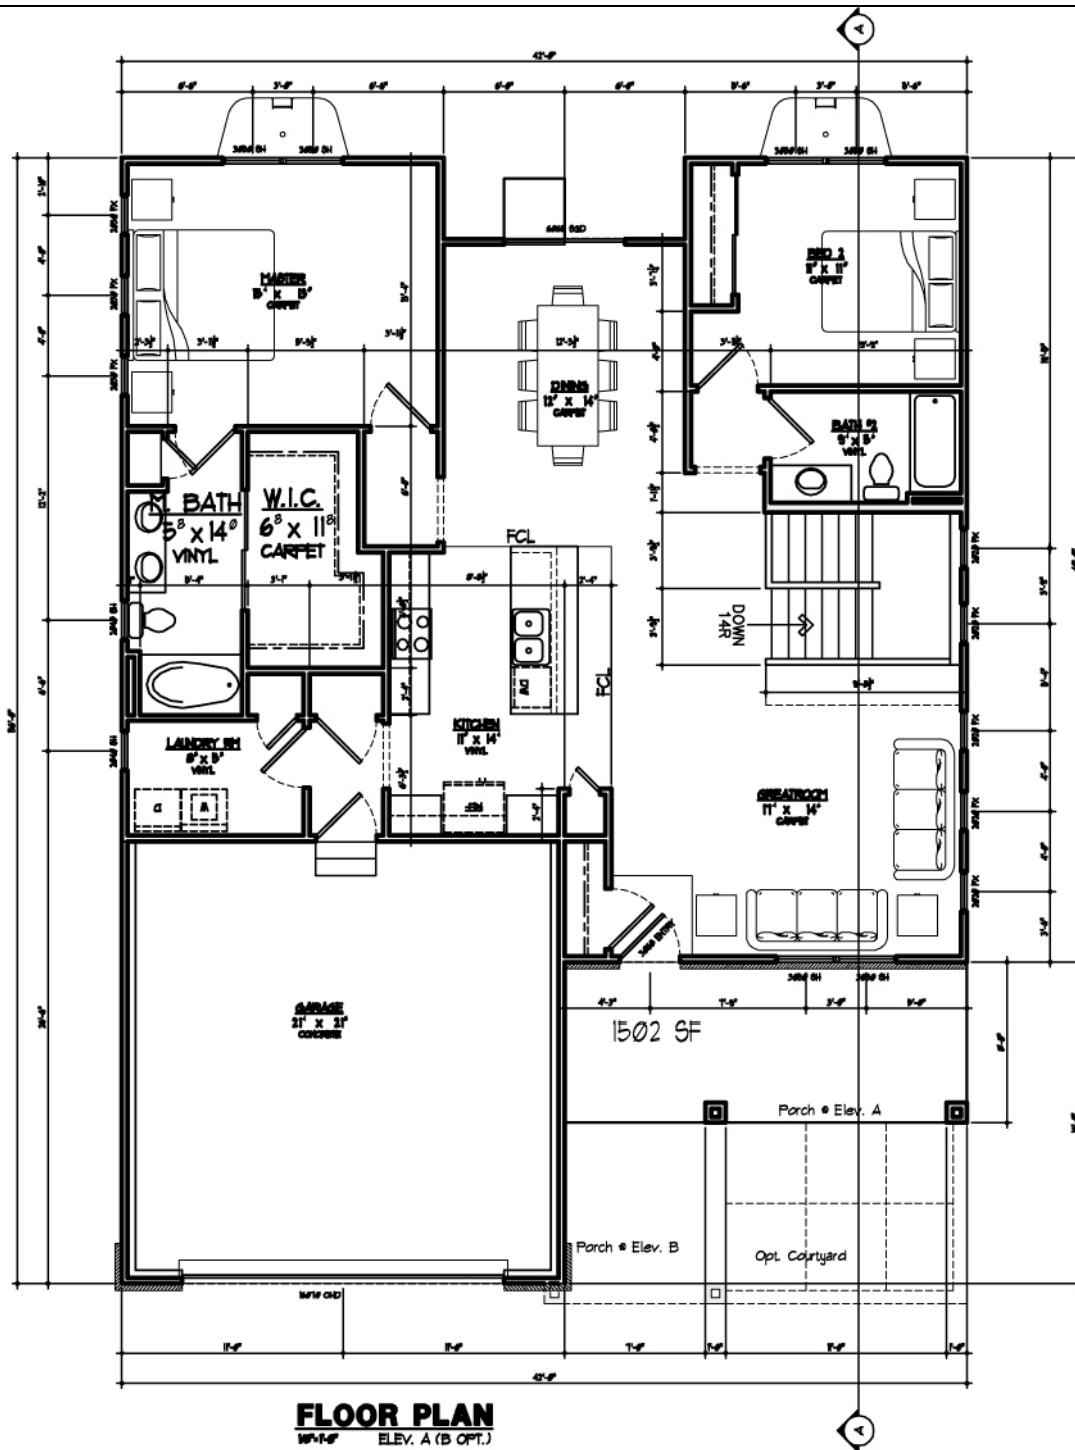

Magnolia Cottage 1,502 sf

\$154,900* without lot

*Includes full, unfinished basement (not a walk-out) and front landscaping.

200 Butterfield Drive, Farmington, MO 63640
573 747-1883