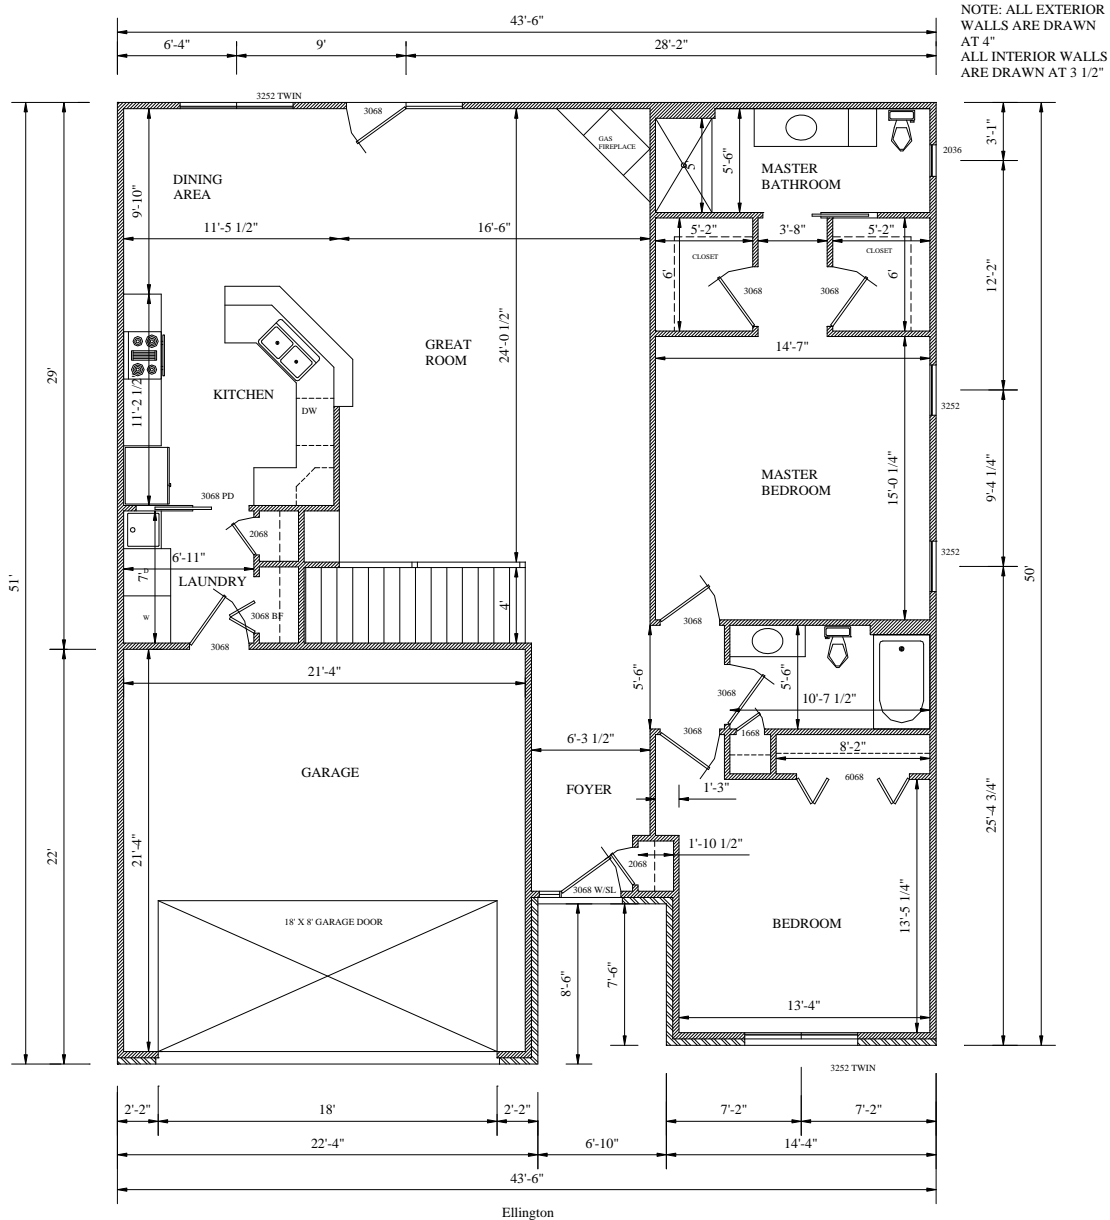

Ellington 1,650 sf **\$164,900* without lot**

*Includes full, unfinished basement (not a walk-out) and front landscaping.

200 Butterfield Drive, Farmington, MO 63640
573 747-1883 2/17/08