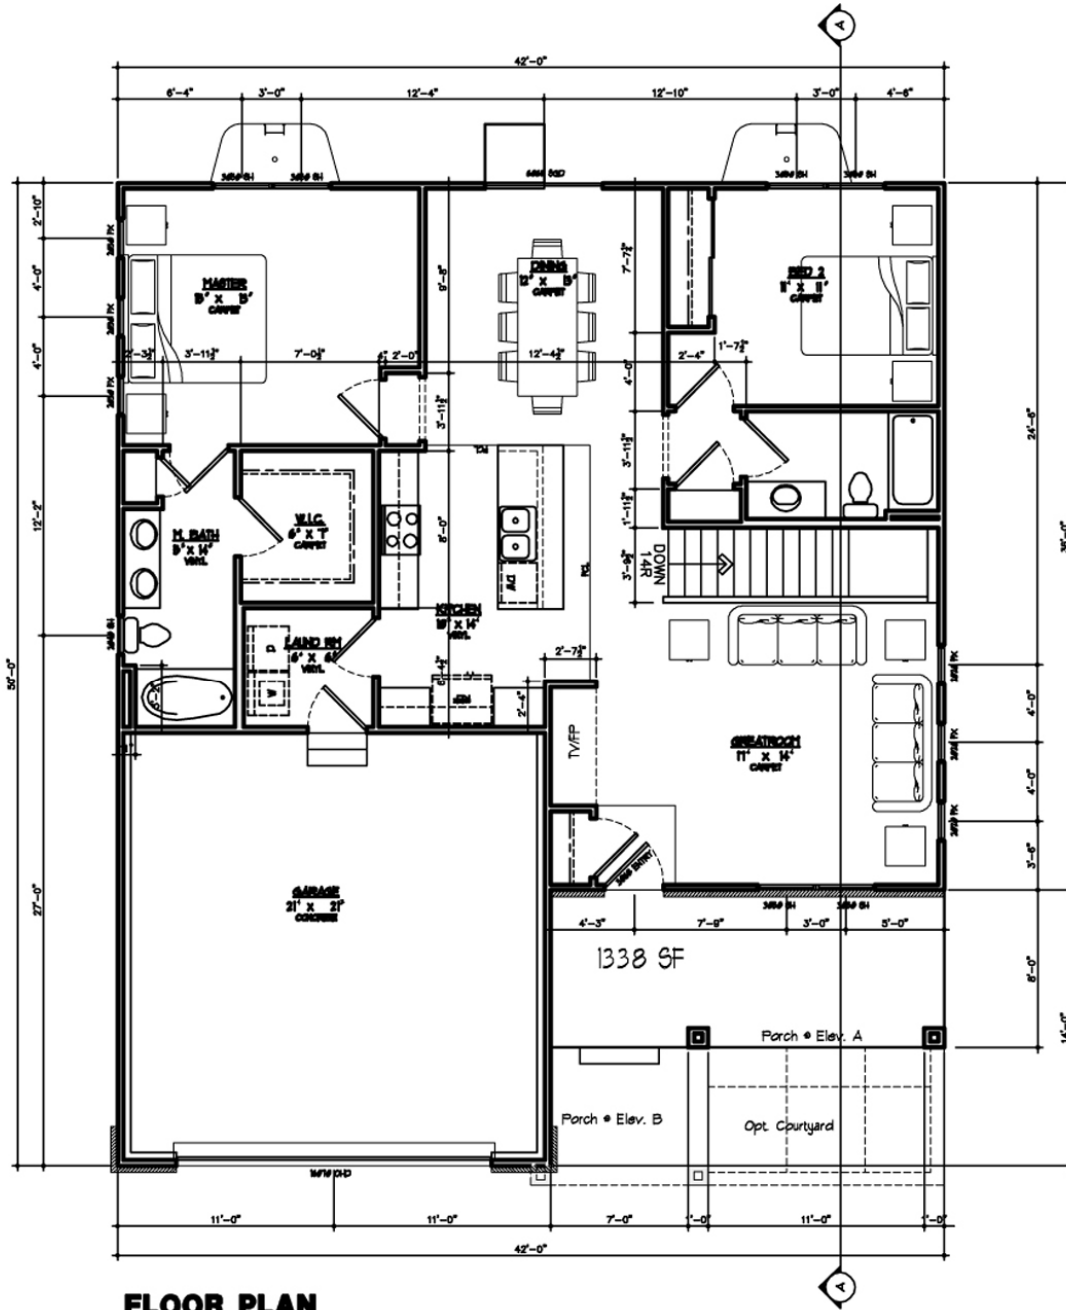

**Dogwood Cottage** 1,338 sf **\$139,900\* without lot**

\*Includes full, unfinished basement (not a walk-out) and front landscaping.

200 Butterfield Drive, Farmington, MO 63640  
573 747-1883 9/6/07